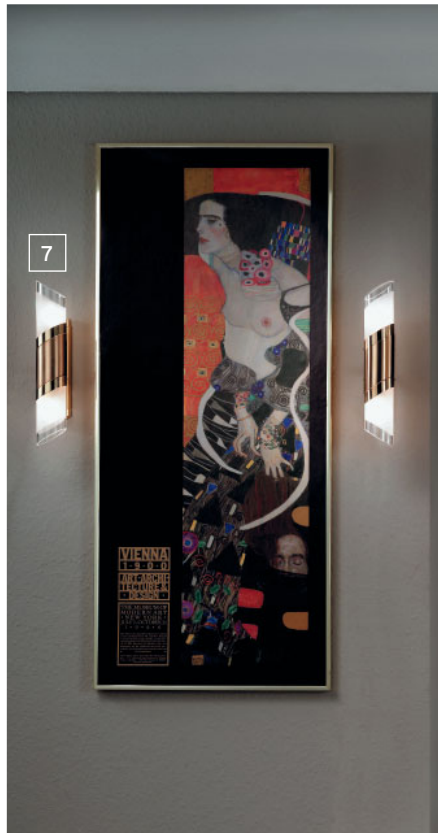

1 DL 7-383/4 gold-matt/449 Schliff 90 x 13 cm, h 50-75 cm adjustable excl. 4 x G9-40W, glass 449/Schliff	2 DL 7-384/4 gold-matt/451 opal 90 x 13 x 35 cm excl. 4 x G9-40W, glass 451/opal	3 Soff 3-456/2 gold-matt/451 opal 27 x 5 x 13 cm, excl. 2 x G9-40W, glass 451/opal	4 LA 4-1007/1 gold-matt/449 Schliff 18 x 22 cm, h 27 cm, excl. G9-40W glass 449/Schliff	5 DL 7-383/4 gold-matt/450 klar-matt 90 x 13, h 50-75 cm adjustable, excl. 4 x G9-40W, glass 450/klar-matt
6 DL 7-384/4 gold-matt/450 klar-matt 90 x 13 x 35 cm, excl. 4 x G9-40W glass 450/klar-matt	7 Soff 3-456/2 gold-matt/ 450 klar-matt 27 x 5 x 13 cm, excl. 2 x G9-40W glass 450/klar-matt	8 LA 4-1007/1 gold-matt/450 klar-matt 18 x 22 cm, h 27 cm, excl. G9-40W glass 450/klar-matt