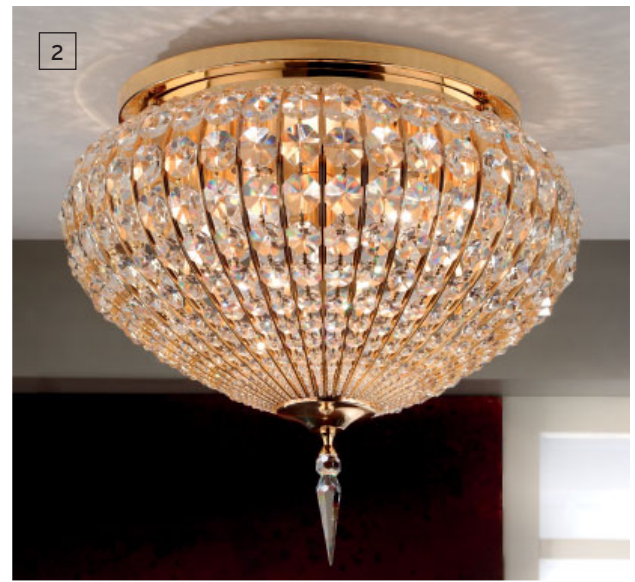

1 DL-479/5+1/82 gold
Ø 82 cm, h 35 cm
incl. 8xG9/25W (max.40W)

2 DL 7-478/5/500 gold
Ø 50 cm, h 45 cm
5 x E27/60W

3 DL 7-478/3/340 gold
Ø 34 cm, h 30 cm
3 x E27/60W

4 DL 7-478/3/170 gold
Ø 17 cm, h 24 cm
incl. 3 x G9/25W (max.40W)

5 DL 7-478/3/240 gold
Ø24 cm, h 32 cm
incl. 3 x G9/40W (max.40W)