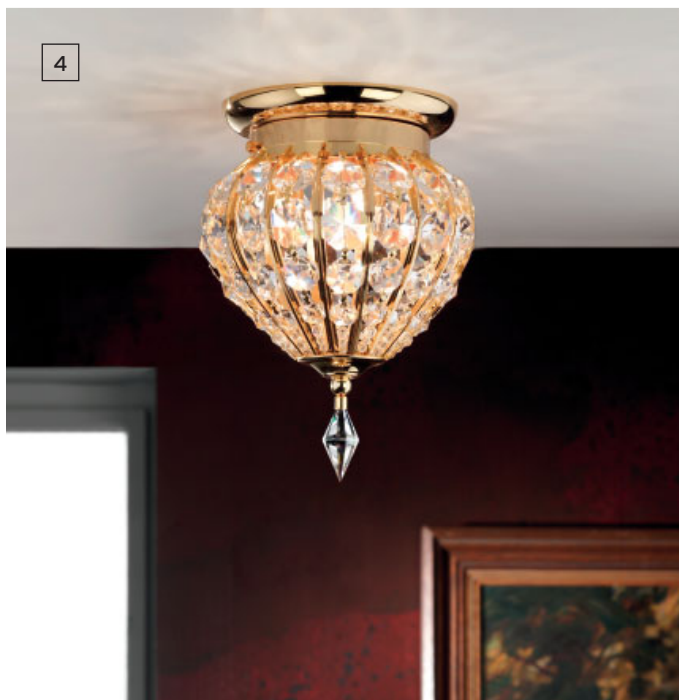

1 DL-479/5+1/82 gold
Ø 82 cm, h 35 cm
incl. 8xG9/25W (max.40W)

2 DL 7-478/5/500 gold
Ø 50 cm, h 45 cm
5 x E27/60W

3 DL 7-478/3/340 gold
Ø 34 cm, h 30 cm
3 x E27/60W