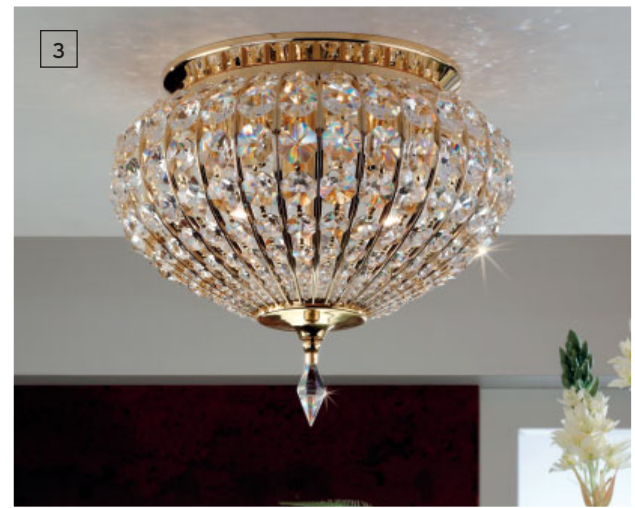

1 DL-479/5+1/82 gold
Ø 82 cm, h 35 cm
incl. 8xG9/25W (max.40W)

2 DL 7-478/5/500 gold
Ø 50 cm, h 45 cm
5 x E27/60W

3 DL 7-478/3/340 gold
Ø 34 cm, h 30 cm
3 x E27/60W

4 DL 7-478/3/170 gold
Ø 17 cm, h 24 cm
incl. 3 x G9/25W (max.40W)

5 DL 7-478/3/240 gold
Ø24 cm, h 32 cm
incl. 3 x G9/40W (max.40W)