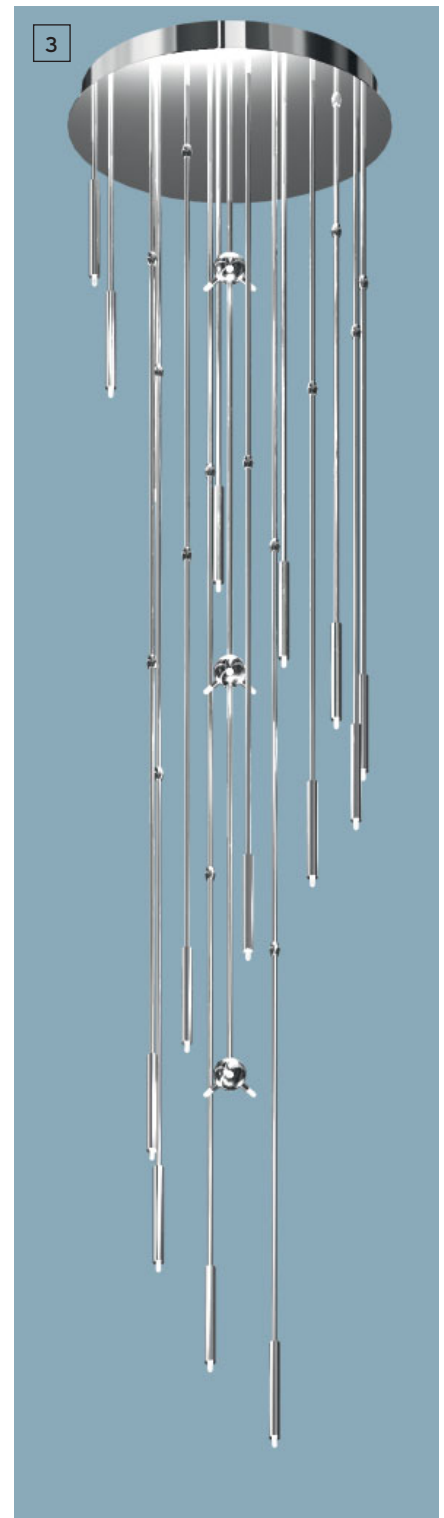

1 DLU 2344/60/18/3,6m gold
+ 3x Innenlicht
Ø 60 cm, h 3,6 m
incl. 18 x 12V / 20W halogen,
incl. 9 x 12V/ 10W halogen

2 DLU 2344/120/36/6,4m gold
Ø 120 cm, h 6,4 m
incl. 36 x 12V/20W halogen

3 DLU 2344/60/15/2,8m chrom
+ 3x Innenlicht
Ø 60 cm, h 2,8 m
incl. 15 x 12V/20W halogen
incl. 9 x 12V/10W halogen

1-3 DL in Ø 60 + Ø 120 cm available, lengths individual. Customers may specify total length. With inner light if desired 1 Element h 90 cm incl. 3 x 12V/10W halogen
left or right available; ceilingplate CrNi