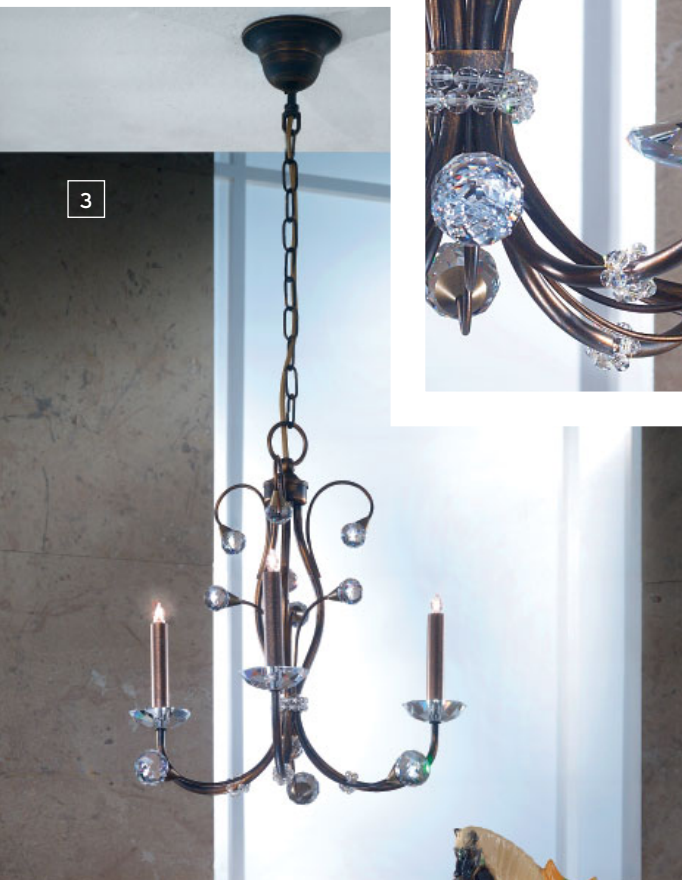

1 LU 2366/8 antik
Ø 76 cm, h 58 cm
incl. 8 x G9-40W (max. 40W)

2 LU 2366/5 antik
Ø 60 cm, h 53 cm
incl. 5 x G9-40W (max. 40W)

3 LU 2366/3 antik
Ø 43 cm, h 46 cm
incl. 3 x G9-40W (max. 40W)

1-4 Spectra® Swarovski®, Crystal mirrored