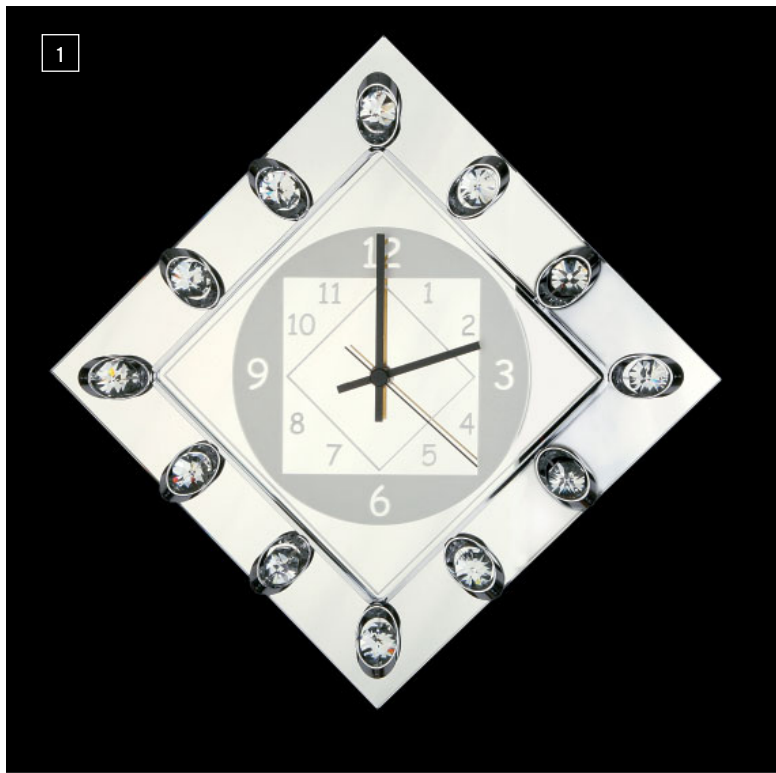

Wanduhr 13K/WV74 gold
Ø 30 cm

3

Wanduhr 13K/WV75 chrom
Ø 30 cm

4

Wanduhr 13K/WV50 gold
Ø 30 cm

1-4 High Lead Crystal fullcut

1 Wanduhr 13K/WV41 chrom
28 x 28 cm

2 Wanduhr 13K/WV45 gold
28 x 28 cm