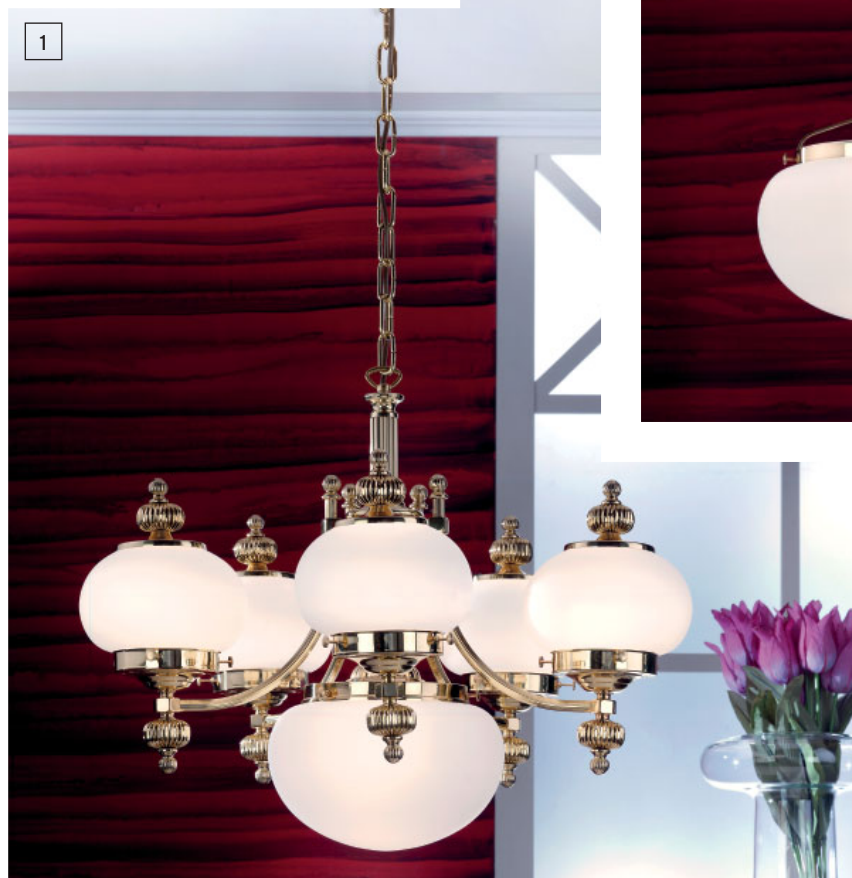

1 LU 1319/5+1 MS/opal-matt
Ø 65 cm, h 55 cm
5 x E27/60W, 1 x E27/75W
glass 328, 329 opal-matt

2 LU 1320/4 MS/opal-matt
Ø 58 cm, h 55 cm
4 x E27/60W
glass 328 opal-matt

3 WA 2-470/1/abwärts/MS/opal-matt
w 20 cm, h 20 cm, d 28 cm
1 x E27/60W
glass 328 opal-matt

4 LA 4-477/1 MS/opal-matt
Ø 35 cm, h 62 cm
1 x E27/60W
glass 330 opal-matt

5 WA 2-470/2/aufwärts/MS/opal-matt
w 45 cm, h 32 cm, d 25 cm
2 x E27/60W
glass 328 opal-matt

6 HL 6-988/1 MS/opal-matt
Ø 26 cm, h 37 cm
1 x E27/60W
glass 329 opal-matt