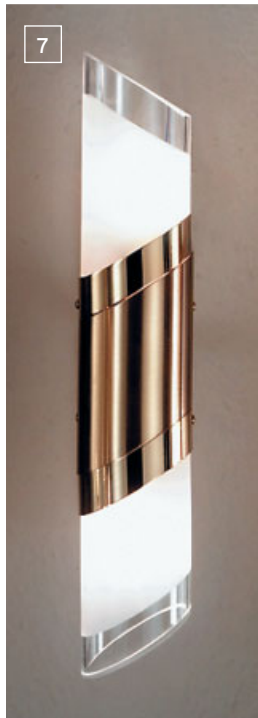

glass 450/klar-matt