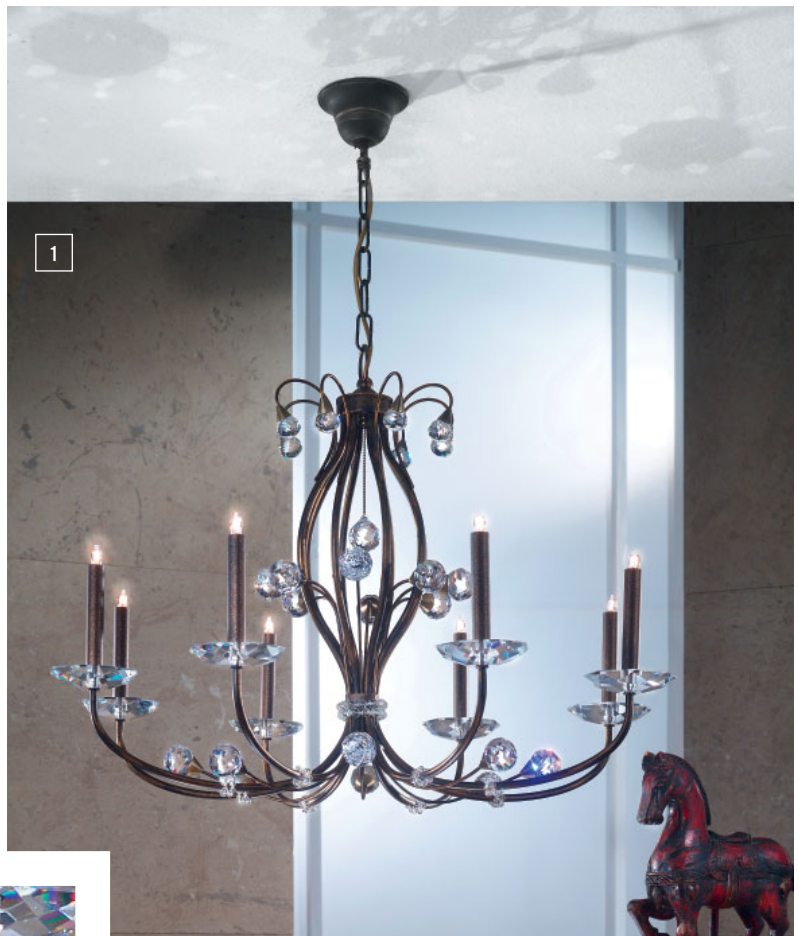

1 LU 2366/8 antik
Ø 76 cm, h 58 cm
incl. 8 x G9-40W (max. 40W)

2 LU 2366/5 antik
Ø 60 cm, h 53 cm
incl. 5 x G9-40W (max. 40W)

3 LU 2366/3 antik
Ø 43 cm, h 46 cm
incl. 3 x G9-40W (max. 40W)

4 WA 2-1028/2 antik
W 30 cm, h 35 cm, D 17 cm
incl. 2 x G9-25W (max. 40W)

1-4 Spectra® Swarovski®, Crystal mirrored