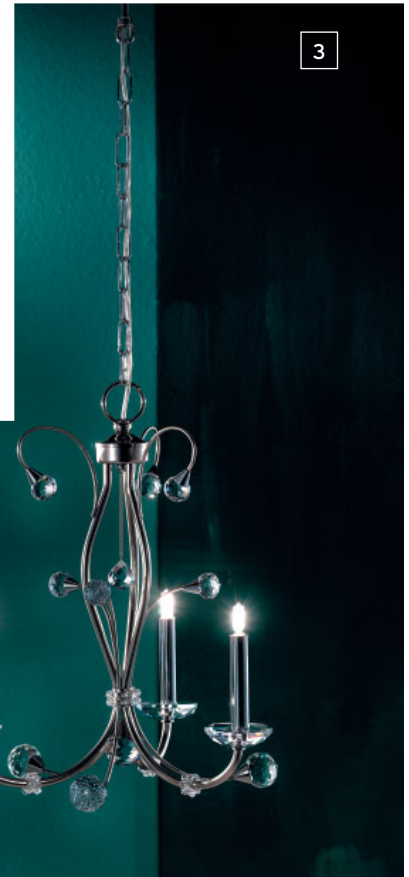

4 WA 2-1028/2 gold
 W 30 cm, h 35 cm, d 17 cm
 incl. 2 x G9-25W (max. 40W)

1-4 Spectra® Swarovski®, Crystal mirrored

1 LU 2366/8 satin
 Ø 76 cm, h 58 cm
 incl. 8 x G9-40W (max. 40W)

2 LU 2366/5 satin
 Ø 60 cm, h 53 cm
 incl. 5 x G9-40W (max. 40W)