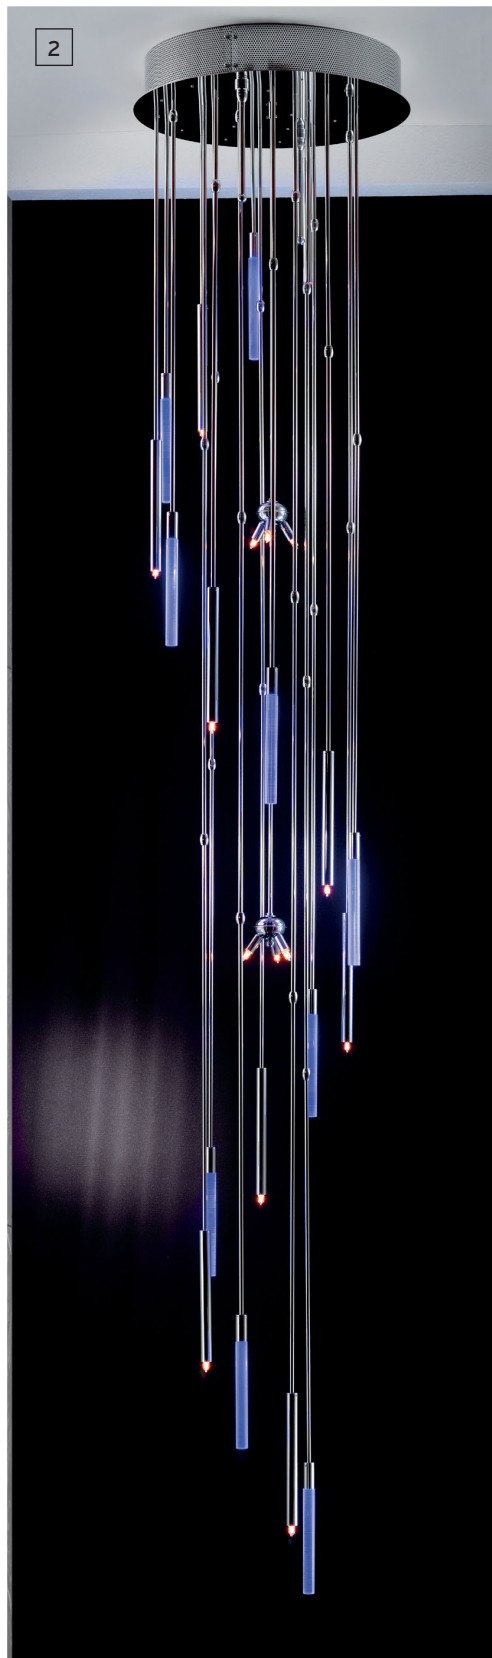

1 DLU 2374/44/8+8/gold
/Rille/LED-blau
ø 44 cm, h 183 cm
incl. 8 x G9-25W (max.40W)
incl. 8x LED-1W blau

2 DLU 2375/60/9+9
/chrom/Rille/LED-blau
ø 60 cm, h 332 cm/
2x Innenlicht
incl. 15 x G9-25W (max.40W)
incl. 9 x LED-1W blau

3 DLU 2375/60/9+9
/gold/Blase/LED-weiss
ø 60 cm, h 187 cm
incl. 9 x G9-25W (max.40W)
incl. 9x LED-1W weiss

1 available in gold and chrome. LED-colors: White, blue, red, amber and green Mixing colors: For each color you need a separate converter. DLU 2374 in ø 30 + ø 44 cm available.
2-3 DLU 2375 in ø 60 + ø 120 cm available, length individual. With inner lights if desired, 1 element h 90 cm incl. 3x 240V/25W halogen Customers may specify total length.
left or right available; ceilingplate CrNi