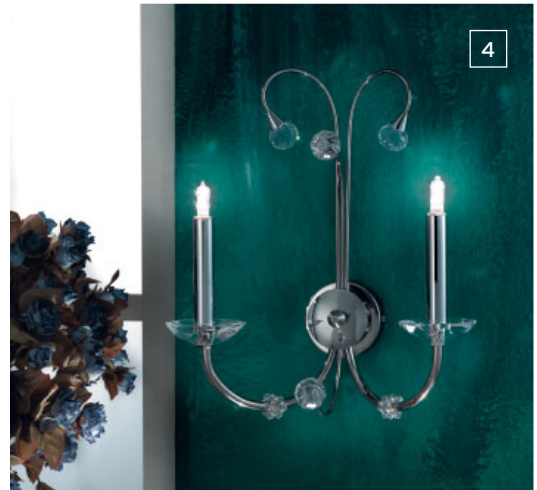

1 LU 2366/8 satin
Ø 76 cm, h 58 cm
incl. 8 x G9-40W (max. 40W)

2 LU 2366/5 satin
Ø 60 cm, h 53 cm
incl. 5 x G9-40W (max. 40W)

3 LU 2366/3 satin
Ø 43 cm, h 46 cm
incl. 3 x G9-40W (max. 40W)

4 WA 2-1028/2 satin
W 30 cm, h 35 cm, d 17 cm
incl. 2 x G9-25W (max. 40W)

1-4 Spectra® Swarovski®, Crystal mirrored