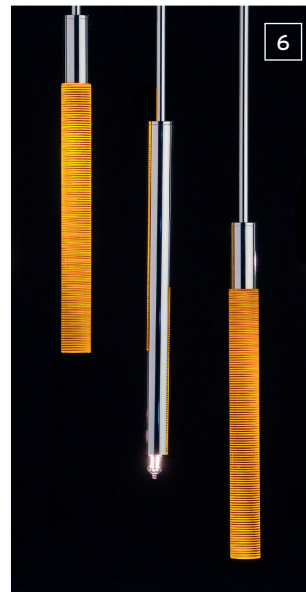

1 Acrylglasstab mit Rille
Rohr gold, LED rot

2 Acrylglasstab mit Rille
Rohr chrom, LED rot

3 Acrylglasstab mit Blasen
Rohr gold, LED rot

4 Acrylglasstab mit Blasen
Rohr chrom, LED rot

6 Acrylglasstab mit Rillen
Rohr gold, LED amber

7 Acrylglasstab mit Rillen
Rohr chrom, LED amber

8 Acrylglasstab mit Blasen
Rohr gold, LED amber

9 Acrylglasstab mit Blasen
Rohr chrom, LED amber

11 Acrylglasstab mit Rillen
Rohr gold, LED grün

12 Acrylglasstab mit Rillen
Rohr chrom, LED grün

13 Acrylglasstab mit Blasen
Rohr gold, LED grün

14 Acrylglasstab mit Blasen
Rohr chrom, LED grün

LED