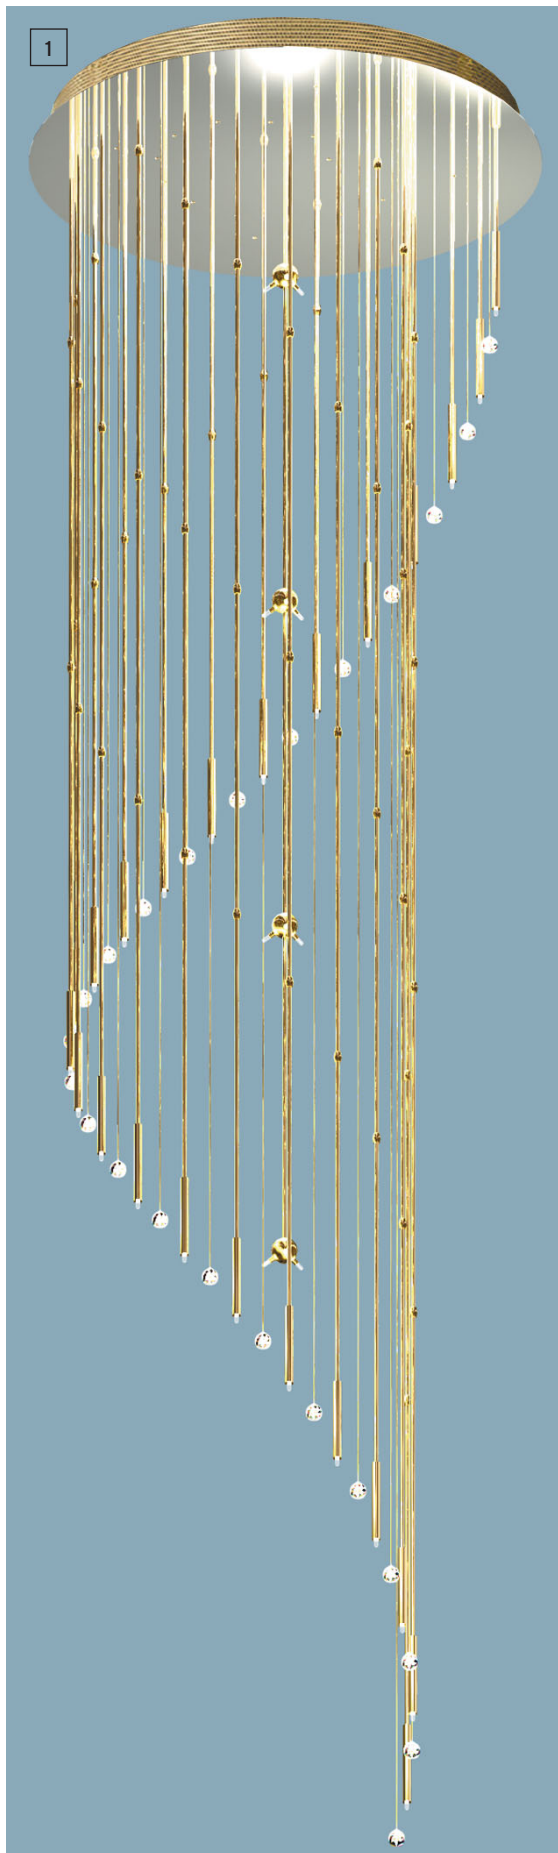

1 SA DLU 2345/120/24/4,4 gold
+ 4x Innenlicht
Ø 120 cm, h 4,4 m
incl. 24 x 12V/20W halogen
incl. 12 x 12V/10W halogen

2 DLU 2336/8/30 gold
Ø 30 cm, h 165 cm,
incl. 8 x 12V/20W halogen
(DLU 2341/8/30 gold
or chrom shorter version
with h 98 cm)

1-4 Spectra® Swarovski® Crystal