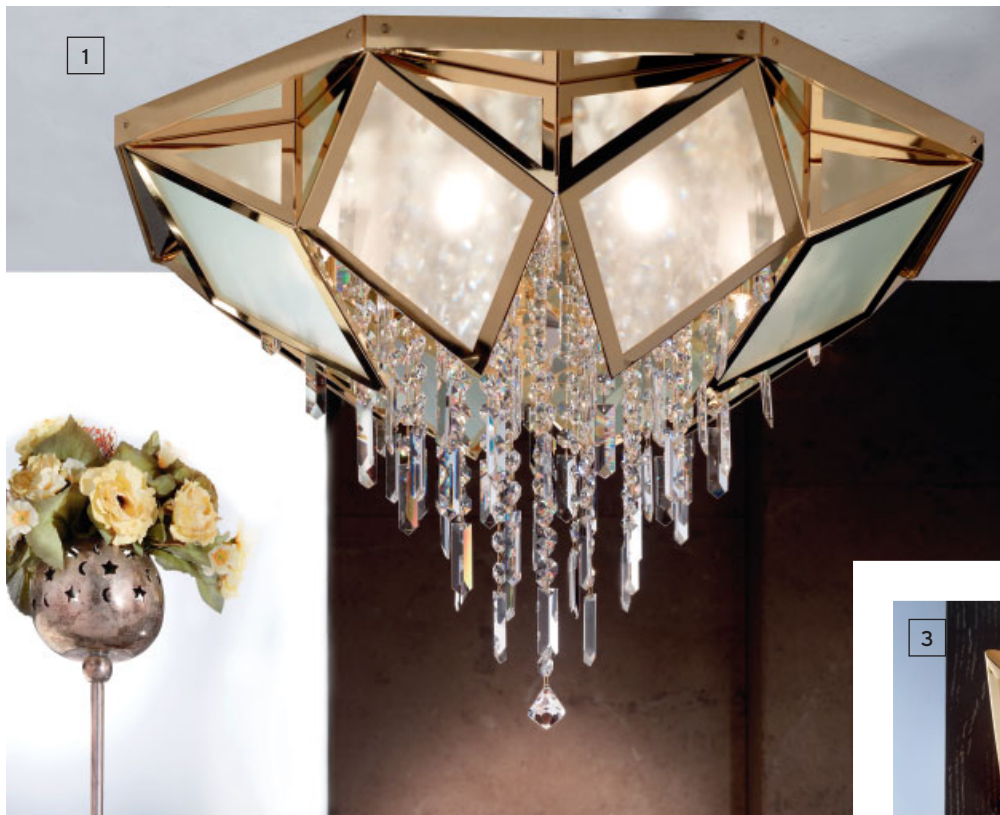

1 DLU 2376/8/75 gold
Ø 78 cm, h 47 cm
incl. 8 x G9/25W (max. 40W)

2 DLU 2376/8/55 gold
Ø 57 cm, h 35 cm
incl. 8 x G9/25W (max. 40W)

3 WA 2-1140/3 gold
w 44 cm, h 37 cm, d 28 cm
incl. 3 x G9/25W (max. 40W)

4 WA 2-1139/3 gold
w 30 cm, h 26 cm, d 19 cm
incl. 3 x G9/25W (max. 40W)

1-4 Spectra® Swarovski® Crystal