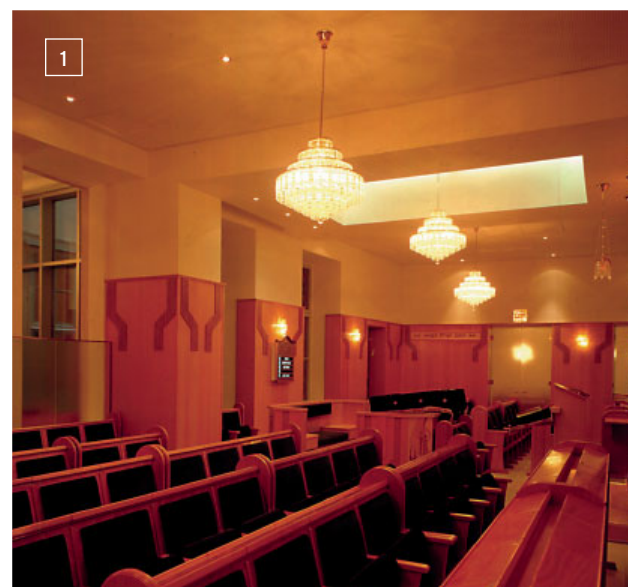

1-4 Spectra® Swarovski® Crystal, Coloured Crystals: Strass® Swarovski® Crystal

1 Jewish Synagogue, Vienna / Austria

2 Jewish Synagogue, Vienna / Austria

Auf Anfrage / by request:
 LU 2282/13/63 gold
 Ø 63 cm, h 65 cm
 4 x E14/40W
 9 x E27/60W