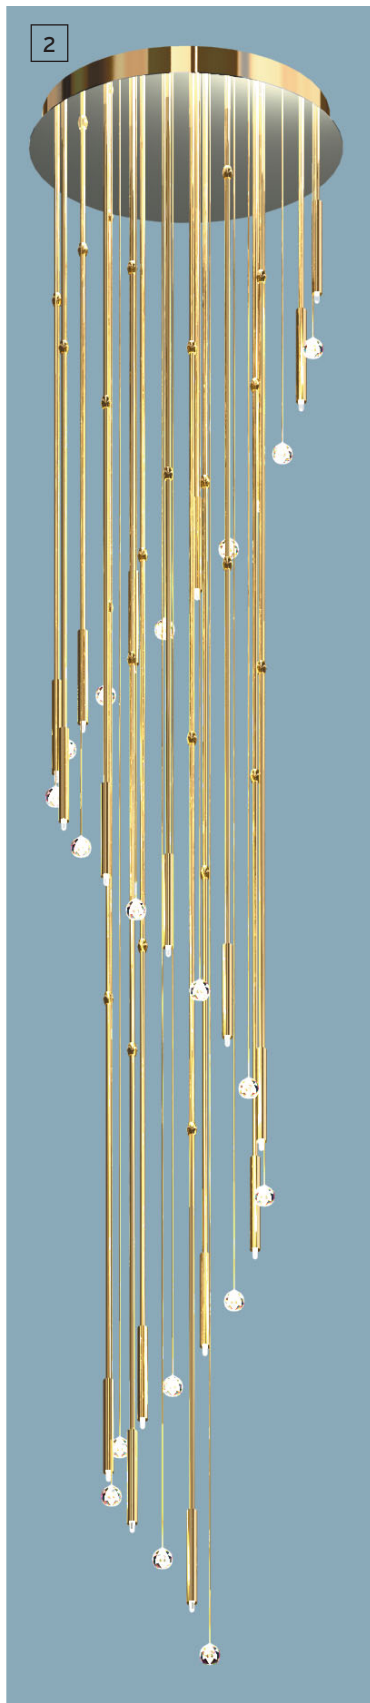

1 SA DLU 2345/16/60/3,0 chrom
3x Innenlicht
Ø 60 cm, h 3,0m
incl. 16 x 12V/20W + 9 x 12V/
10W halogen

2 SA DLU 2345/60/18/3,4m gold
Ø 60 cm, h 3,4m
incl. 18 x 12V/20W halogen

1-2 Spectra® Swarovski® Crystal