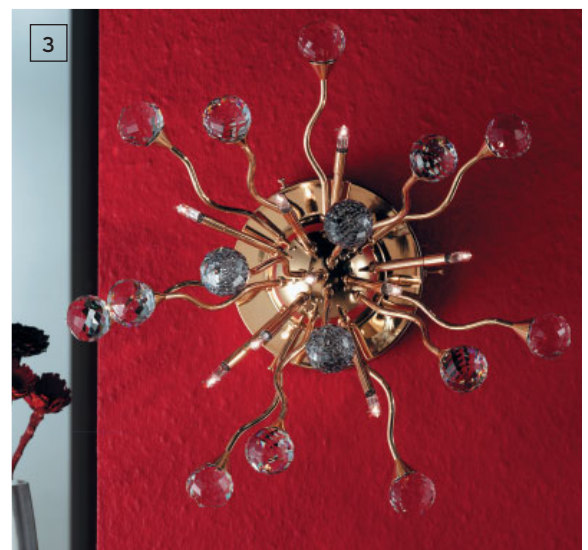

2

1

5

4

3

1 LA 4-911/9/24 gold
 Ø 25 cm, h 30 cm
 incl. 9 x 12V/5W halogen

2 DL 7-285/29/78 gold
 Ø 80 cm, h 30 cm
 incl. 29 x 12V/10W halogen

3 WA 2-837/9 gold
 Ø 42 cm, d 22 cm
 incl. 9 x 12V/10W halogen
 (also usable as ceiling lamp)