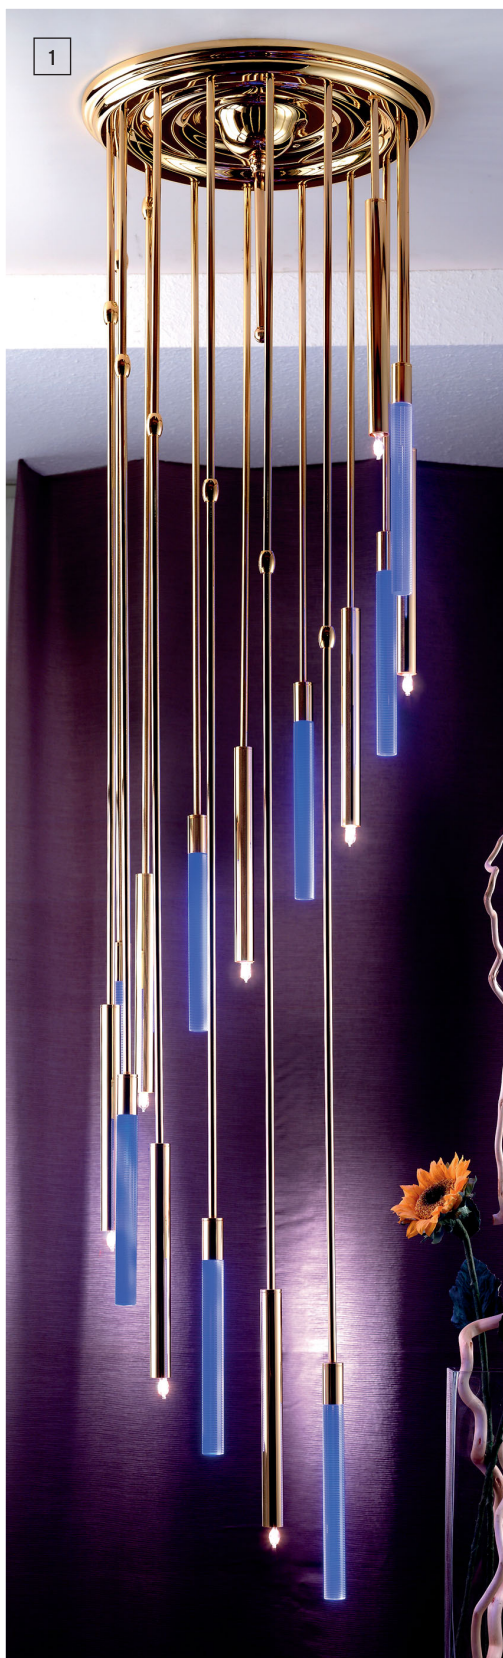

1 DLU 2374/44/8+8/gold
/Rille/LED-blau
ø 44 cm, h 183 cm
incl. 8 x G9-25W (max.40W)
incl. 8x LED-1W blau

2 DLU 2375/60/9+9
/chrom/Rille/LED-blau
ø 60 cm, h 332 cm/
2x Innenlicht
incl. 15 x G9-25W (max.40W)
incl. 9 x LED-1W blau

3 DLU 2375/60/9+9
/gold/Blase/LED-weiss
ø 60 cm, h 187 cm
incl. 9 x G9-25W (max.40W)
incl. 9x LED-1W weiss

1 available in gold and chrome. LED-colors: White, blue, red, amber and green Mixing colors: For each color you need a separate converter. DLU 2374 in ø 30 + ø 44 cm available.
2-3 DLU 2375 in ø 60 + ø 120 cm available, length individual. With inner lights if desired, 1 element h 90 cm incl. 3x 240V/25W halogen Customers may specify total length.
left or right available; ceilingplate CrNi