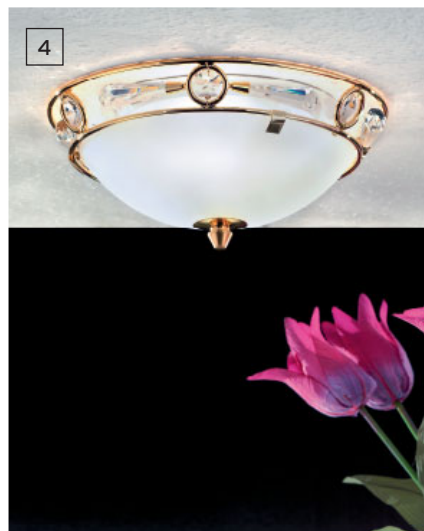

1 DL 7-481/5 gold-matt / opal-matt
Ø 45 cm, h 35 cm, 5 x E14/40W
glass 465 opal-matt mit Zierring

2 DL 7-481/5 satin / klar-matt
Ø 45 cm, h 35 cm, 5 x E14/40W
glass 465 klar-matt mit Zierring

3 DL 7-480/2/38 gold / klar-matt
Ø 38 cm, h 12 cm, 2 x E27/60W
glass 464 klar-matt

4 DL 7-480/2/25 gold/opal-matt
Ø 25 cm, h 10 cm, 2 x E14/40W
glass 462 opal-matt

5 DL 7-480/3/45 gold / opal-matt
Ø 45 cm, h 15 cm, 3 x E27/60W
glass 465 opal-matt

6 DL 7-480/2/38 satin / opal-matt
Ø 38 cm, h 12 cm
2 x E27/60W
glass 464 opal-matt

7 DL 7-480/2/25 satin / klar-matt
Ø 25 cm, h 10 cm
2 x E14/40W
glass 462 klar-matt

8 DL 7-480/3/45 satin / klar-matt
Ø 45 cm, h 15 cm
3 x E27/60W
glass 465 klar-matt

1-8 1A full-cut crystal