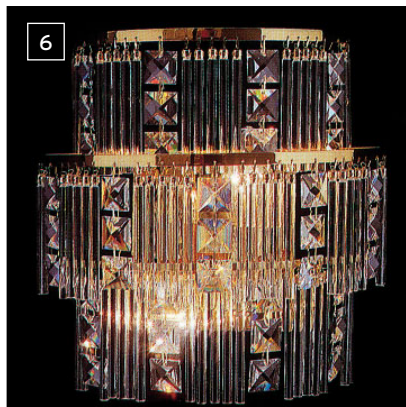

orion
Leuchten mit Stil

1 STL 12-1034/7/40 gold
Ø 40 cm, h 170 cm, 7 x E14/40W

2 DLU 2317/8 gold
70 x 35 cm, h 35 cm
8 x E14/40W

3 LU 2317/8 gold
70 x 35 cm, h 35 cm
8 x E14/40W

4 DLU 2284/7/50 gold
Ø 50 cm, h 30 cm
7 x E27/60W

5 LU 2284/5/40 gold
Ø 40 cm, h 27 cm
5 x E14/40W

6 WA 2-638/2 gold
w 25 cm, h 25 cm, 2 x E14/40W

1-6 Schöler Crystal and crystal sticks