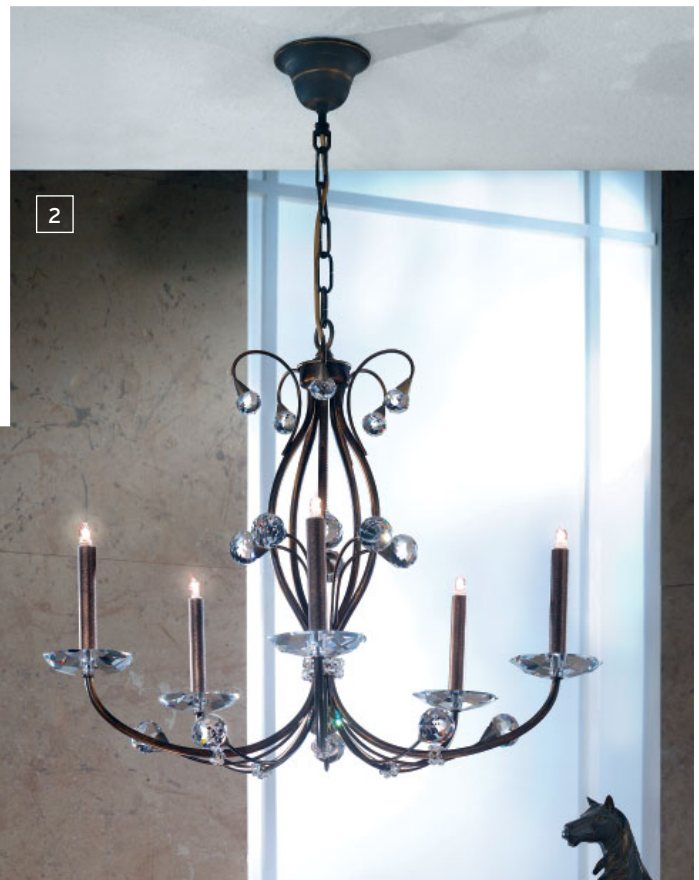

4 WA 2-1028/2 antik
W 30 cm, h 35 cm, D 17 cm
incl. 2 x G9-25W (max. 40W)

1-4 Spectra® Swarovski®, Crystal mirrored