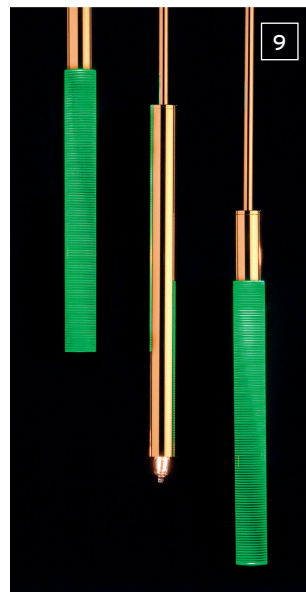

1 Acrylglasstab mit Rille
Rohr gold, LED rot

6 Acrylglasstab mit Rillen
Rohr gold, LED amber

7 Acrylglasstab mit Rillen
Rohr chrom, LED amber

8 Acrylglasstab mit Blasen
Rohr gold, LED amber

9 Acrylglasstab mit Blasen
Rohr chrom, LED amber

11 Acrylglasstab mit Rillen
Rohr gold, LED grün

12 Acrylglasstab mit Rillen
Rohr chrom, LED grün

13 Acrylglasstab mit Blasen
Rohr gold, LED grün

14 Acrylglasstab mit Blasen
Rohr chrom, LED grün

LED