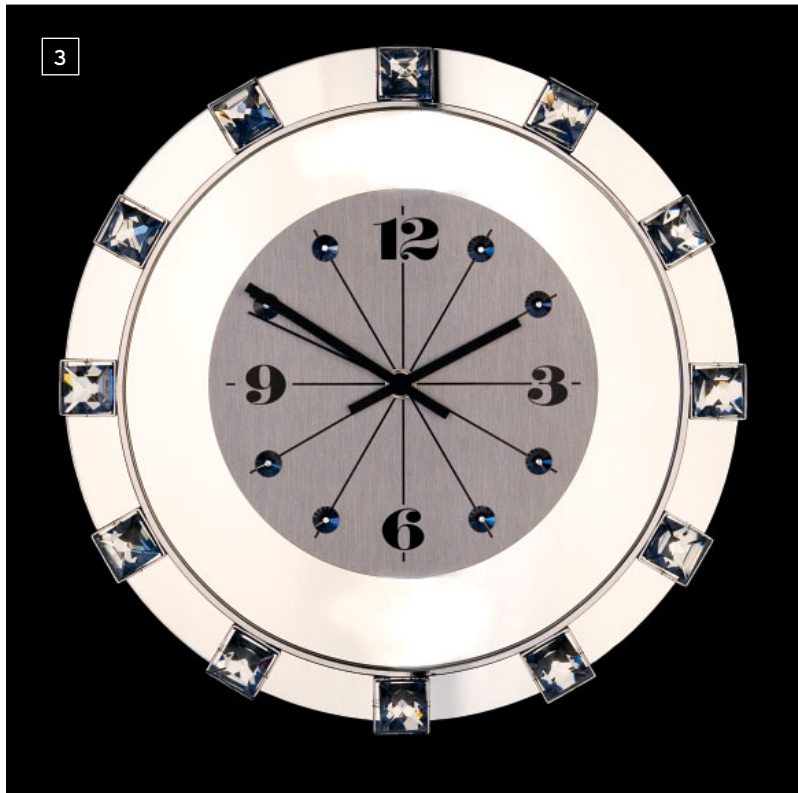

Wanduhr 13K/WV74 gold
Ø 30 cm

3

Wanduhr 13K/WV75 chrom
Ø 30 cm

4

Wanduhr 13K/WV50 gold
Ø 30 cm

1-4 High Lead Crystal fullcut

1 Wanduhr 13K/WV41 chrom
28 x 28 cm

2 Wanduhr 13K/WV45 gold
28 x 28 cm