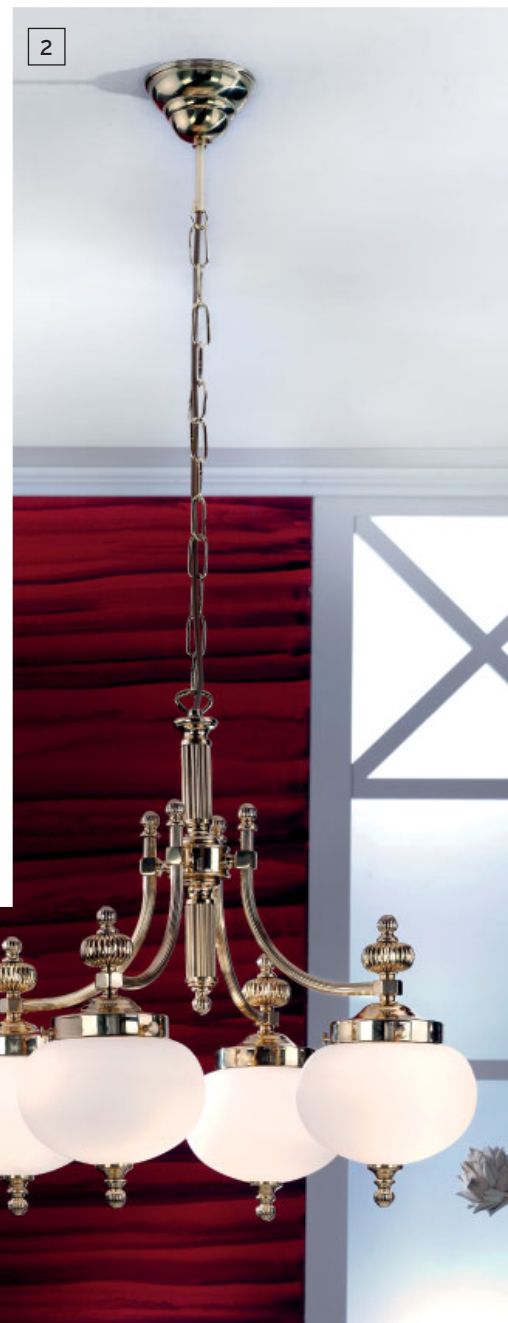

1 LU 1319/5+1 MS/opal-matt
Ø 65 cm, h 55 cm
5 x E27/60W, 1 x E27/75W
glass 328, 329 opal-matt

2 LU 1320/4 MS/opal-matt
Ø 58 cm, h 55 cm
4 x E27/60W
glass 328 opal-matt

3 WA 2-470/1/abwärts/MS/opal-matt
w 20 cm, h 20 cm, d 28 cm
1 x E27/60W
glass 328 opal-matt

4 LA 4-477/1 MS/opal-matt
Ø 35 cm, h 62 cm
1 x E27/60W
glass 330 opal-matt

5 WA 2-470/2/aufwärts/MS/opal-matt
w 45 cm, h 32 cm, d 25 cm
2 x E27/60W
glass 328 opal-matt

6 HL 6-988/1 MS/opal-matt
Ø 26 cm, h 37 cm
1 x E27/60W
glass 329 opal-matt