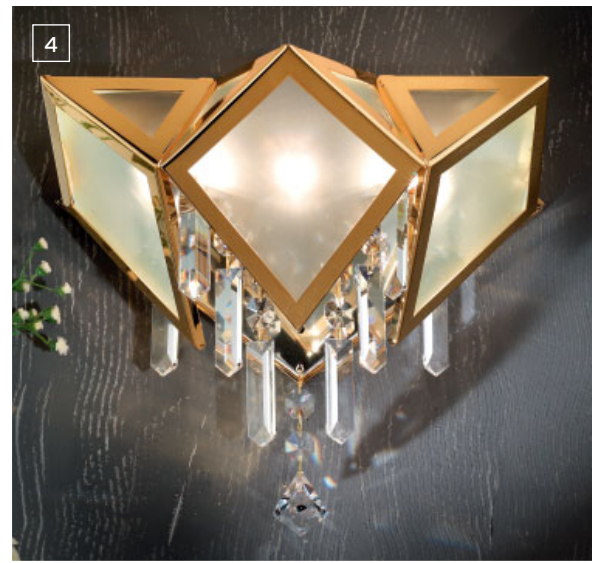

1 DLU 2376/8/75 gold
Ø 78 cm, h 47 cm
incl. 8 x G9/25W (max. 40W)

2 DLU 2376/8/55 gold
Ø 57 cm, h 35 cm
incl. 8 x G9/25W (max. 40W)

3 WA 2-1140/3 gold
w 44 cm, h 37 cm, d 28 cm
incl. 3 x G9/25W (max. 40W)

4 WA 2-1139/3 gold
w 30 cm, h 26 cm, d 19 cm
incl. 3 x G9/25W (max. 40W)

1-4 Spectra® Swarovski® Crystal