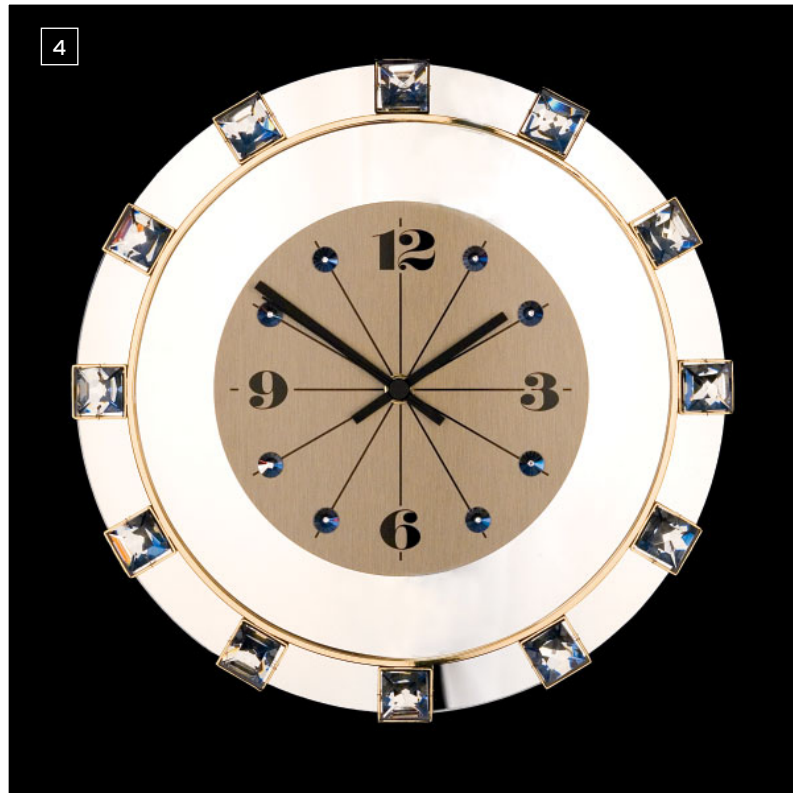

Wanduhr 13K/WV74 gold
Ø 30 cm

3

Wanduhr 13K/WV75 chrom
Ø 30 cm

4

Wanduhr 13K/WV50 gold
Ø 30 cm

1-4 High Lead Crystal fullcut

1 Wanduhr 13K/WV41 chrom
28 x 28 cm

2 Wanduhr 13K/WV45 gold
28 x 28 cm