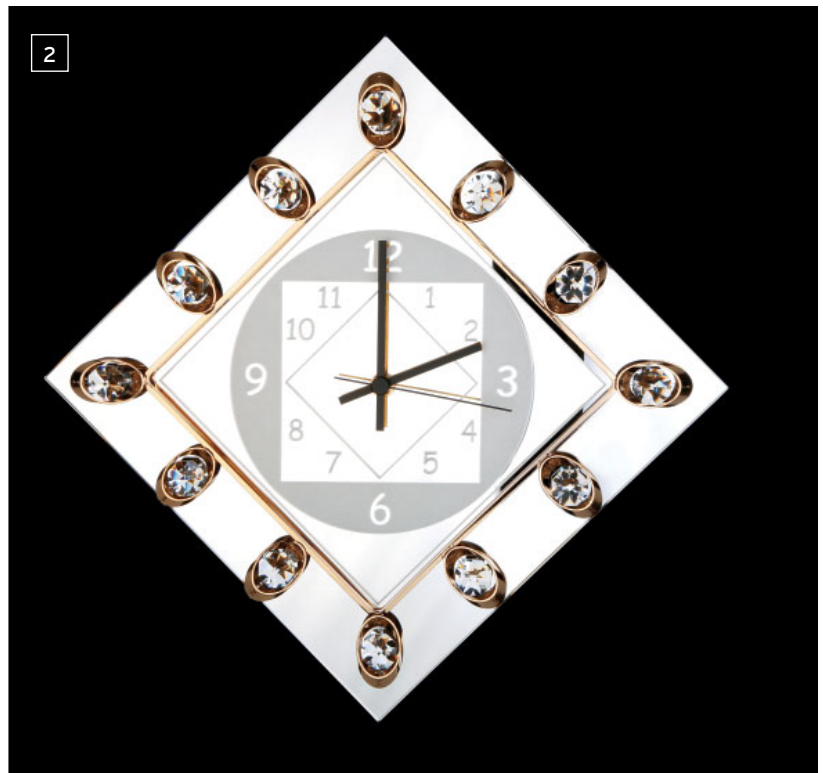

Wanduhr 13K/WV74 gold
Ø 30 cm

3

Wanduhr 13K/WV75 chrom
Ø 30 cm

4

Wanduhr 13K/WV50 gold
Ø 30 cm

1-4 High Lead Crystal fullcut

1 Wanduhr 13K/WV41 chrom
28 x 28 cm

2 Wanduhr 13K/WV45 gold
28 x 28 cm