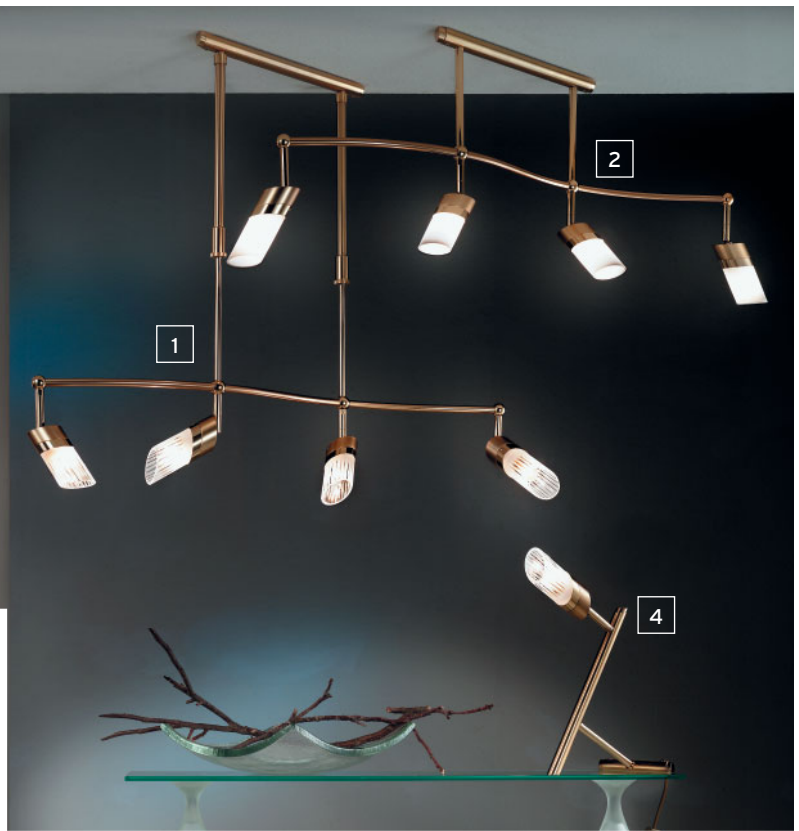

9 DL 7-465/44 satin / klar-matt
Ø 44 cm, h 13 cm
3 x E27/60W, glass 465 klar-matt

10 DL 7-465/34 satin / opal-matt
Ø 34 cm, h 11 cm
2 x E27/60W, glass 464 opal-matt