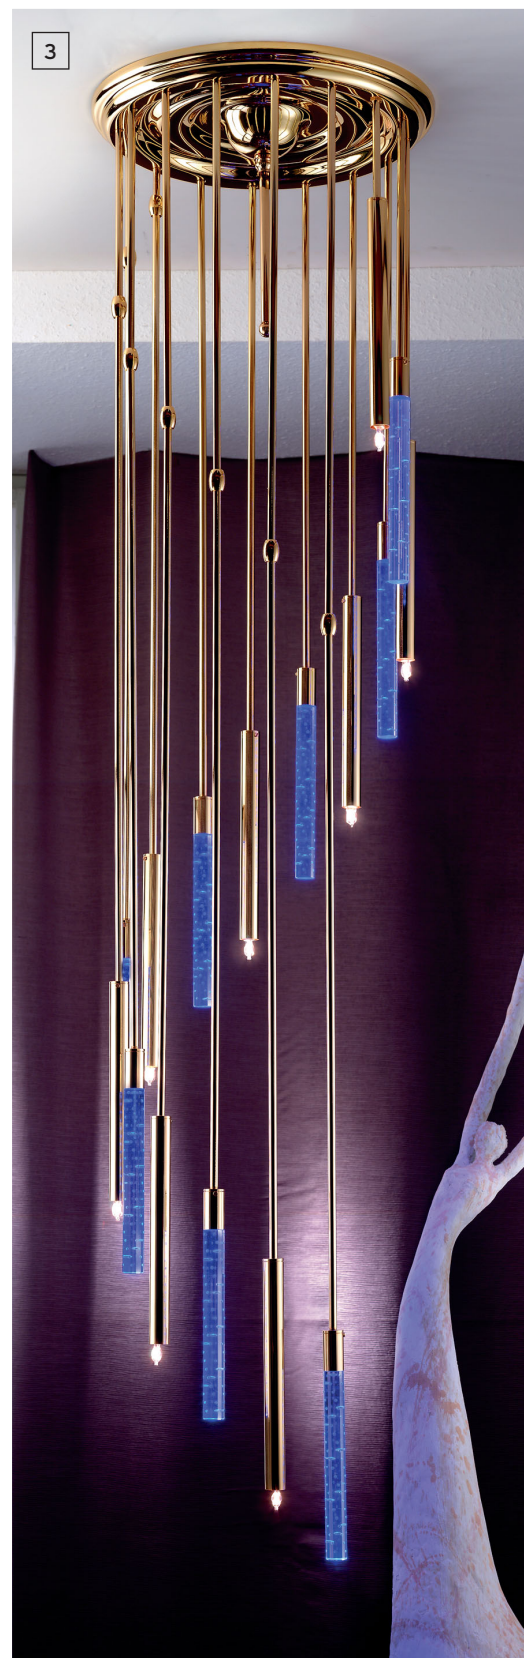

1 DLU 2374/44/8+8/chrom
/Rille/LED-weiss
ø 44 cm, h 183 cm
incl. 8 x G9-25W (max.40W)
incl. 8x LED-1W weiss

2 DLU 2374/44/8+8/chrom
/Blase/LED-weiss
ø 44 cm, h 183 cm
incl. 8 x G9-25W (max.40W)
incl. 8x LED-1W weiss

3 DLU 2374/44/8+8/gold
/Blase/LED-blau
ø 44 cm, h 183 cm
incl. 8 x G9-25W (max.40W)
incl. 8x LED-1W blau

LED

All lamps are available in gold and chrome. LED-colors: White, blue, red, amber and green; Mixing colors: For each color you need a separate converter. DLU 2374 in ø 30 + ø 44 cm available. Customers may specify total length.