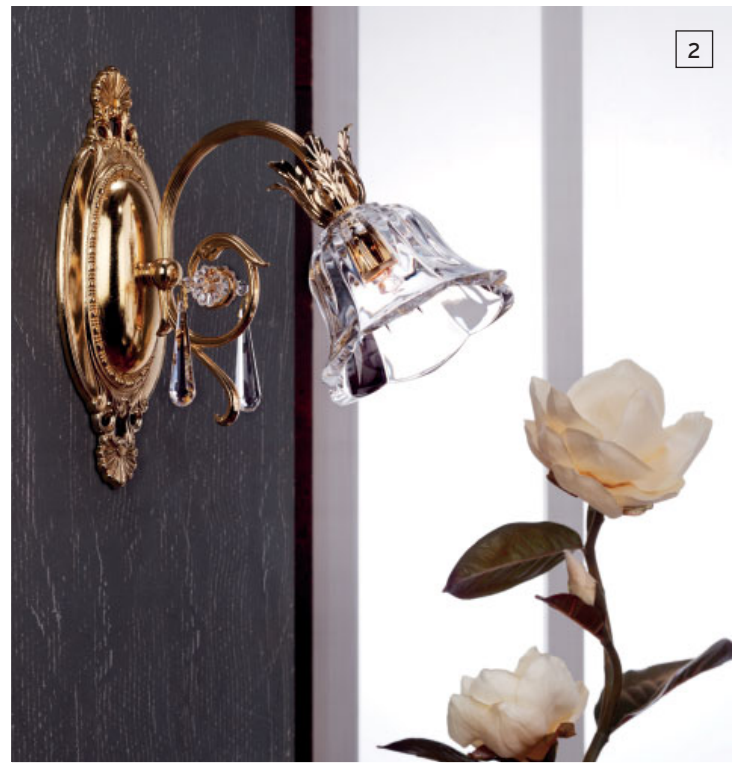

2 STL 12-1108/4 gold
 Ø 50 cm, h 180 cm
 incl. 4 x G9/25W (max. 40W)
 glass 479 klar-Schliff

3 LA 4-1099/1 gold
 w 28 cm, h 32, d 14 cm
 incl. 1 x G9/25W (max. 40W)
 glass 479 klar-Schliff

1-3 1A fullcut, LU usable as hanging or flush-fixture alternatively, glasses hand cut 24% High Lead Crystal

1

2

1 LU 2392/4+1 gold
 Ø 60 cm, h 40 cm
 incl. 5 x G9/25W (max. 40W)
 glass 479 klar-Schliff

2 LU 2392/4 gold
 Ø 60 cm, h 40 cm
 incl. 4 x G9/25W (max. 40W)
 glass 479 klar-Schliff

1-2 1A fullcut, LU usable as hanging or flush-fixture alternatively, glasses hand cut 24% High Lead Crystal

1 WA 2-1174/2 gold
w 48 cm, h 31 cm, d 21 cm
incl. 2 x G9/25W (max. 40W)
glass 479 klar-Schliff

2 WA 2-1174/1 gold
w 14 cm, h 26 cm, d 30 cm
incl. 1 x G9/25W (max. 40W)
glass 479 klar-Schliff

3 LU 2392/8+4 gold
Ø 76 cm, h 55 cm
incl. 12 x G9/25W (max. 40W)
glass 479 klar-Schliff