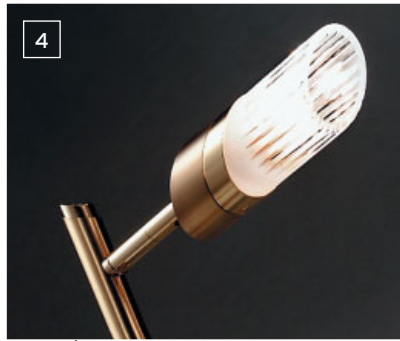

glass 449/Schliff