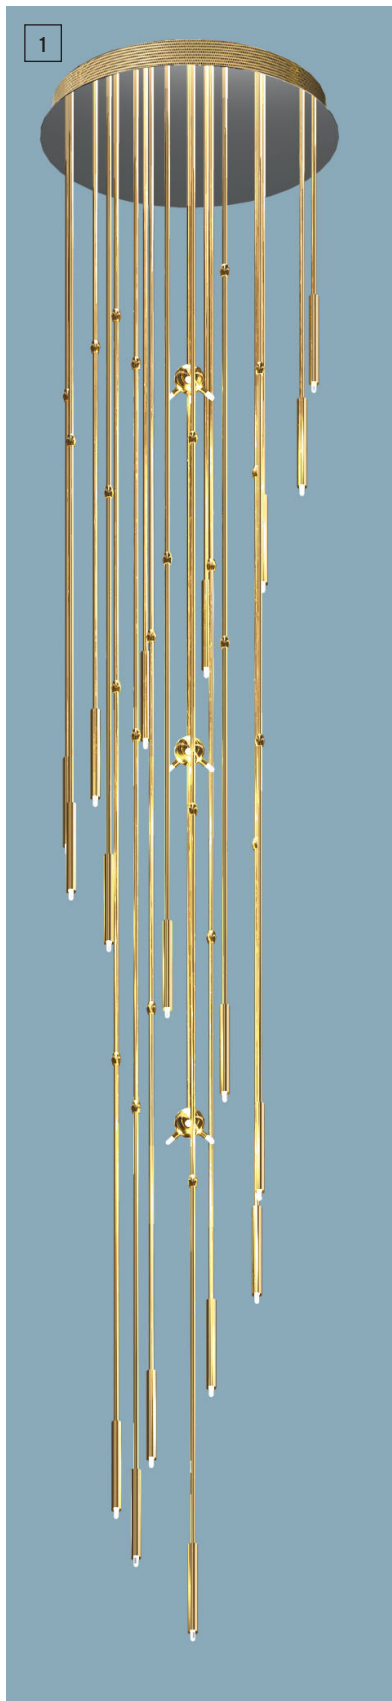

1 DLU 2335/16/44 gold
Ø 44 cm, h 165 cm
incl. 16 x 12V/20W halogen

1 DLU 2344/60/18/3,6m gold
+ 3x Innenlicht
Ø 60 cm, h 3,6 m
incl. 18 x 12V / 20W halogen,
incl. 9 x 12V/ 10W halogen

1-3 DL in Ø 60 + Ø 120 cm available, lengths individual. Customers may specify total length. With inner light if desired 1 Element h 90 cm incl. 3 x 12V/10W halogen
left or right available; ceilingplate CrNi