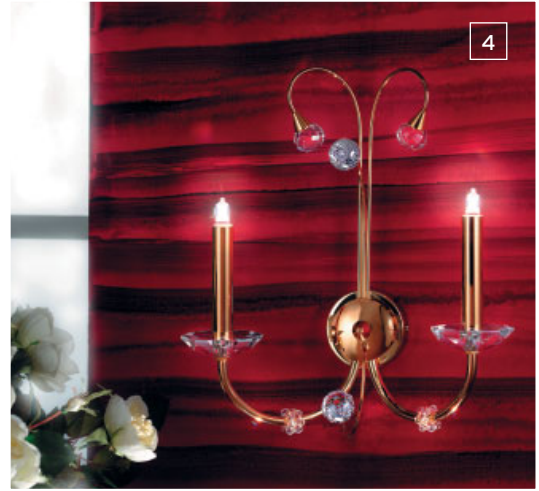

1 LU 2366/8 gold
Ø 76 cm, h 58 cm
incl. 8 x G9-40W (max. 40W)

2 LU 2366/5 gold
Ø 60 cm, h 53 cm
incl. 5 x G9-40W (max. 40W)

3 LU 2366/3 gold
Ø 43 cm, h 46 cm
incl. 3 x G9-40W (max. 40W)

4 WA 2-1028/2 gold
W 30 cm, h 35 cm, d 17 cm
incl. 2 x G9-25W (max. 40W)

1-4 Spectra® Swarovski®, Crystal mirrored