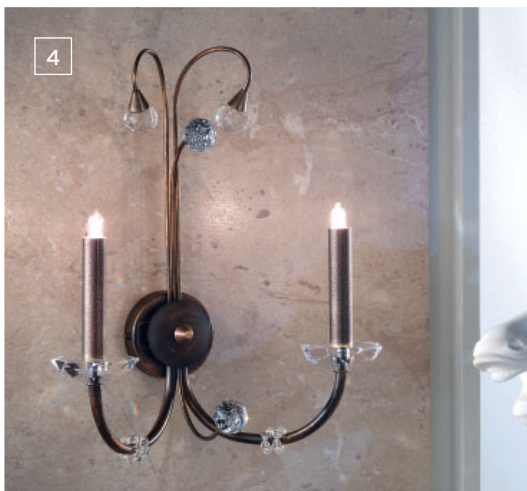

1 LU 2366/8 antik
Ø 76 cm, h 58 cm
incl. 8 x G9-40W (max. 40W)

2 LU 2366/5 antik
Ø 60 cm, h 53 cm
incl. 5 x G9-40W (max. 40W)

3 LU 2366/3 antik
Ø 43 cm, h 46 cm
incl. 3 x G9-40W (max. 40W)

4 WA 2-1028/2 antik
W 30 cm, h 35 cm, D 17 cm
incl. 2 x G9-25W (max. 40W)

1-4 Spectra® Swarovski®, Crystal mirrored