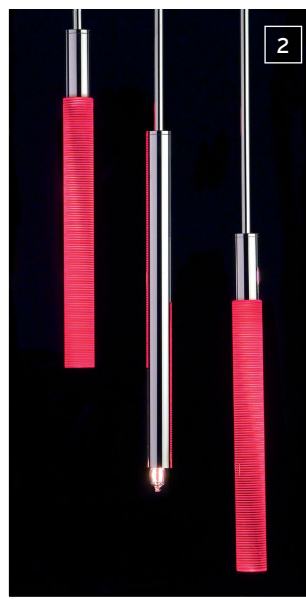

1 Acrylglasstab mit Rille
Rohr gold, LED rot

2 Acrylglasstab mit Rille
Rohr chrom, LED rot

3 Acrylglasstab mit Blasen
Rohr gold, LED rot

4 Acrylglasstab mit Blasen
Rohr chrom, LED rot

6 Acrylglasstab mit Rillen
Rohr gold, LED amber

7 Acrylglasstab mit Rillen
Rohr chrom, LED amber

8 Acrylglasstab mit Blasen
Rohr gold, LED amber

9 Acrylglasstab mit Blasen
Rohr chrom, LED amber

11 Acrylglasstab mit Rillen
Rohr gold, LED grün

12 Acrylglasstab mit Rillen
Rohr chrom, LED grün

13 Acrylglasstab mit Blasen
Rohr gold, LED grün

14 Acrylglasstab mit Blasen
Rohr chrom, LED grün

LED