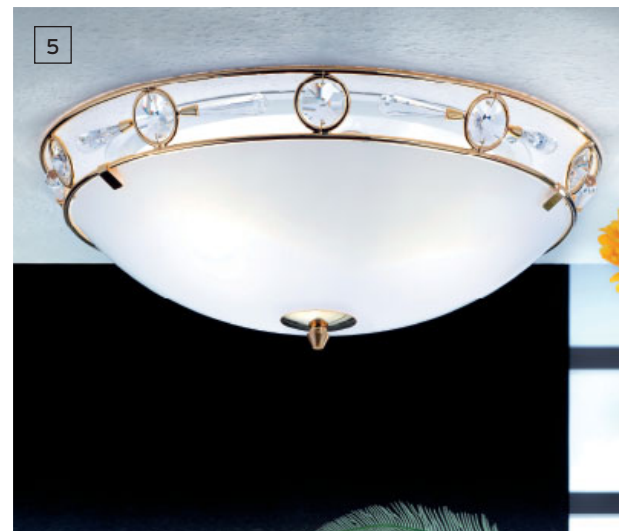

1 DL 7-481/5 gold-matt / opal-matt
Ø 45 cm, h 35 cm, 5 x E14/40W
glass 465 opal-matt mit Zierring

2 DL 7-481/5 satin / klar-matt
Ø 45 cm, h 35 cm, 5 x E14/40W
glass 465 klar-matt mit Zierring

3 DL 7-480/2/38 gold / klar-matt
Ø 38 cm, h 12 cm, 2 x E27/60W
glass 464 klar-matt

4 DL 7-480/2/25 gold/opal-matt
Ø 25 cm, h 10 cm, 2 x E14/40W
glass 462 opal-matt

5 DL 7-480/3/45 gold / opal-matt
Ø 45 cm, h 15 cm, 3 x E27/60W
glass 465 opal-matt

6 DL 7-480/2/38 satin / opal-matt
Ø 38 cm, h 12 cm
2 x E27/60W
glass 464 opal-matt

7 DL 7-480/2/25 satin / klar-matt
Ø 25 cm, h 10 cm
2 x E14/40W
glass 462 klar-matt

8 DL 7-480/3/45 satin / klar-matt
Ø 45 cm, h 15 cm
3 x E27/60W
glass 465 klar-matt

1-8 1A full-cut crystal