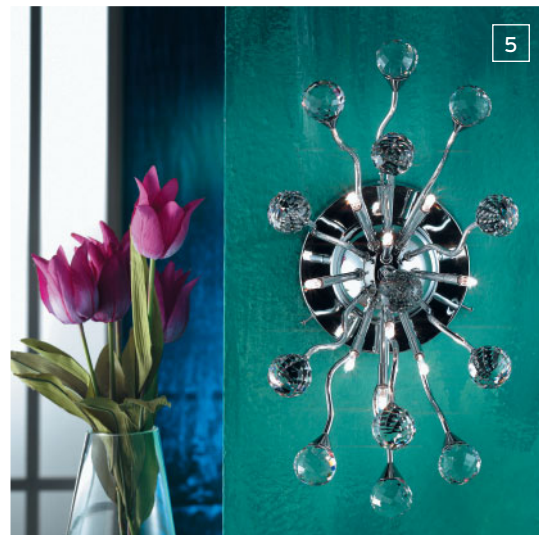

1-5 Strass® Swarovski® Crystal, coloured crystals by request

1

3

4

2

5

1 LU 2330/36/70 chrom
 Ø 82 cm, h 45 cm
 incl. 36 x 12V/10W halogen

2 WA 2-837/9 chrom
 Ø 42 cm, d 22 cm
 incl. 9 x 12V/10W halogen
 (also usable as ceiling lamp)

3 LU 2330/15/53 chrom
 Ø 58 cm, h 42 cm
 incl. 15 x 12V/10W halogen

4 STL 12-984/15/53 chrom
 Ø 53 cm, h 170 cm
 incl. 15 x 12V/10W halogen

5 WA 2-1027/10 chrom
 45 x 24 cm, d 27 cm
 incl. 10 x 12V/10W halogen
 (also available in gold)